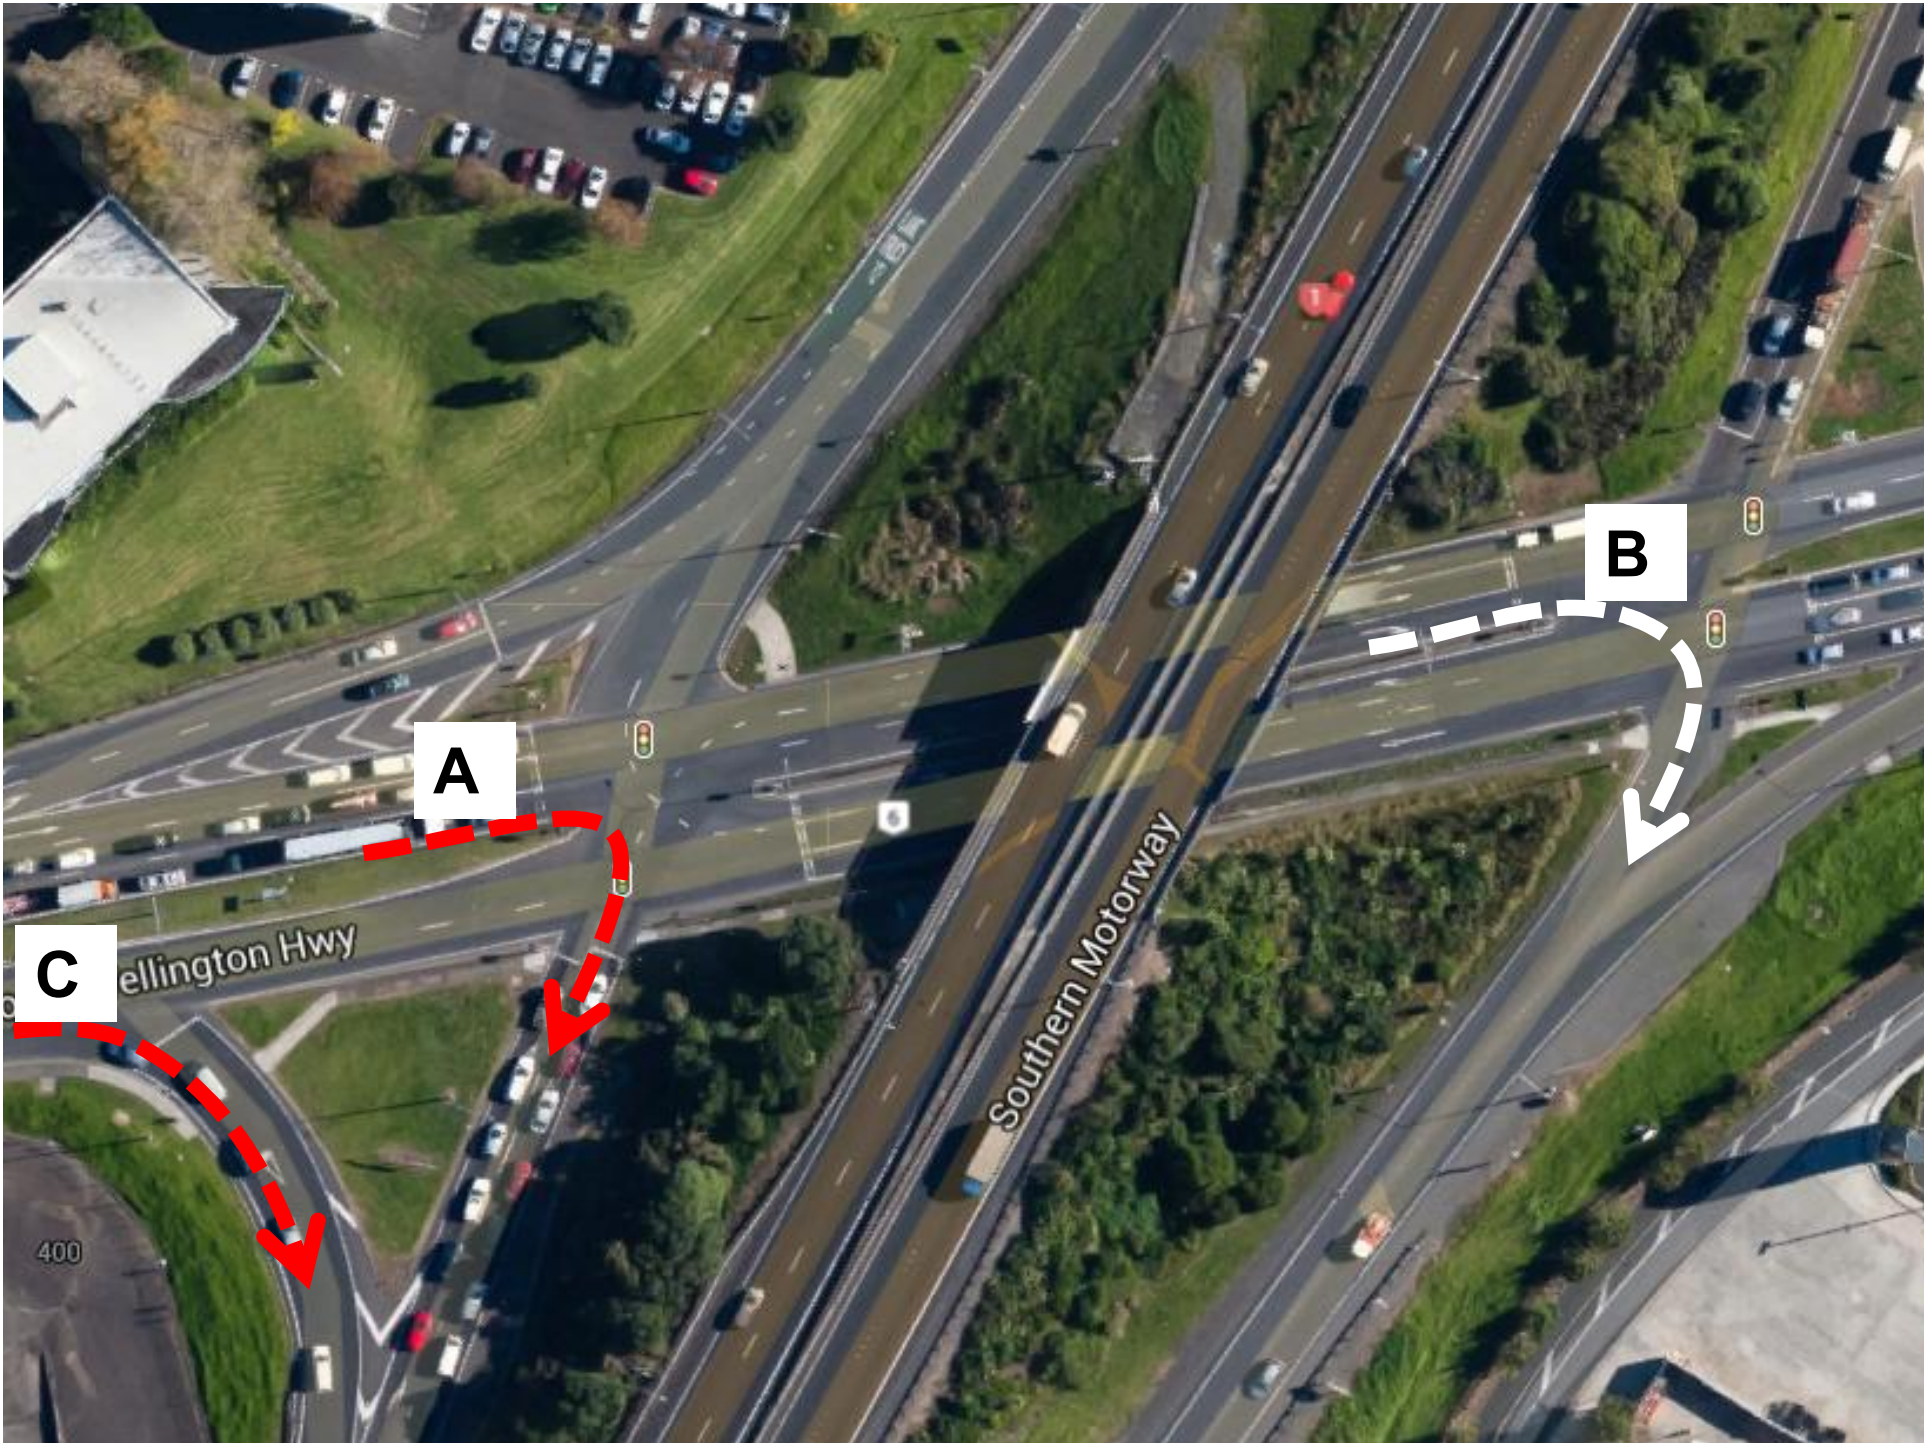

# Wrong Way Drivers

ROJINA BAISYET  
Senior Transportation Engineer  
Beca & Auckland Motorways

**Newton St AMALytics**

**10.May 2010 19:47:33**

000001\_#0000\_102008/2011\_02\_21:06:38 (GMT+12:00) Auckland, Wellington

718  
NORTH-WESTERN CYCLEWAY

ROSEBANK ROAD ON RAMP

ROSEBANK ROAD OFF RAMP

72-716

763-767

767

747-749

How am I going to protect