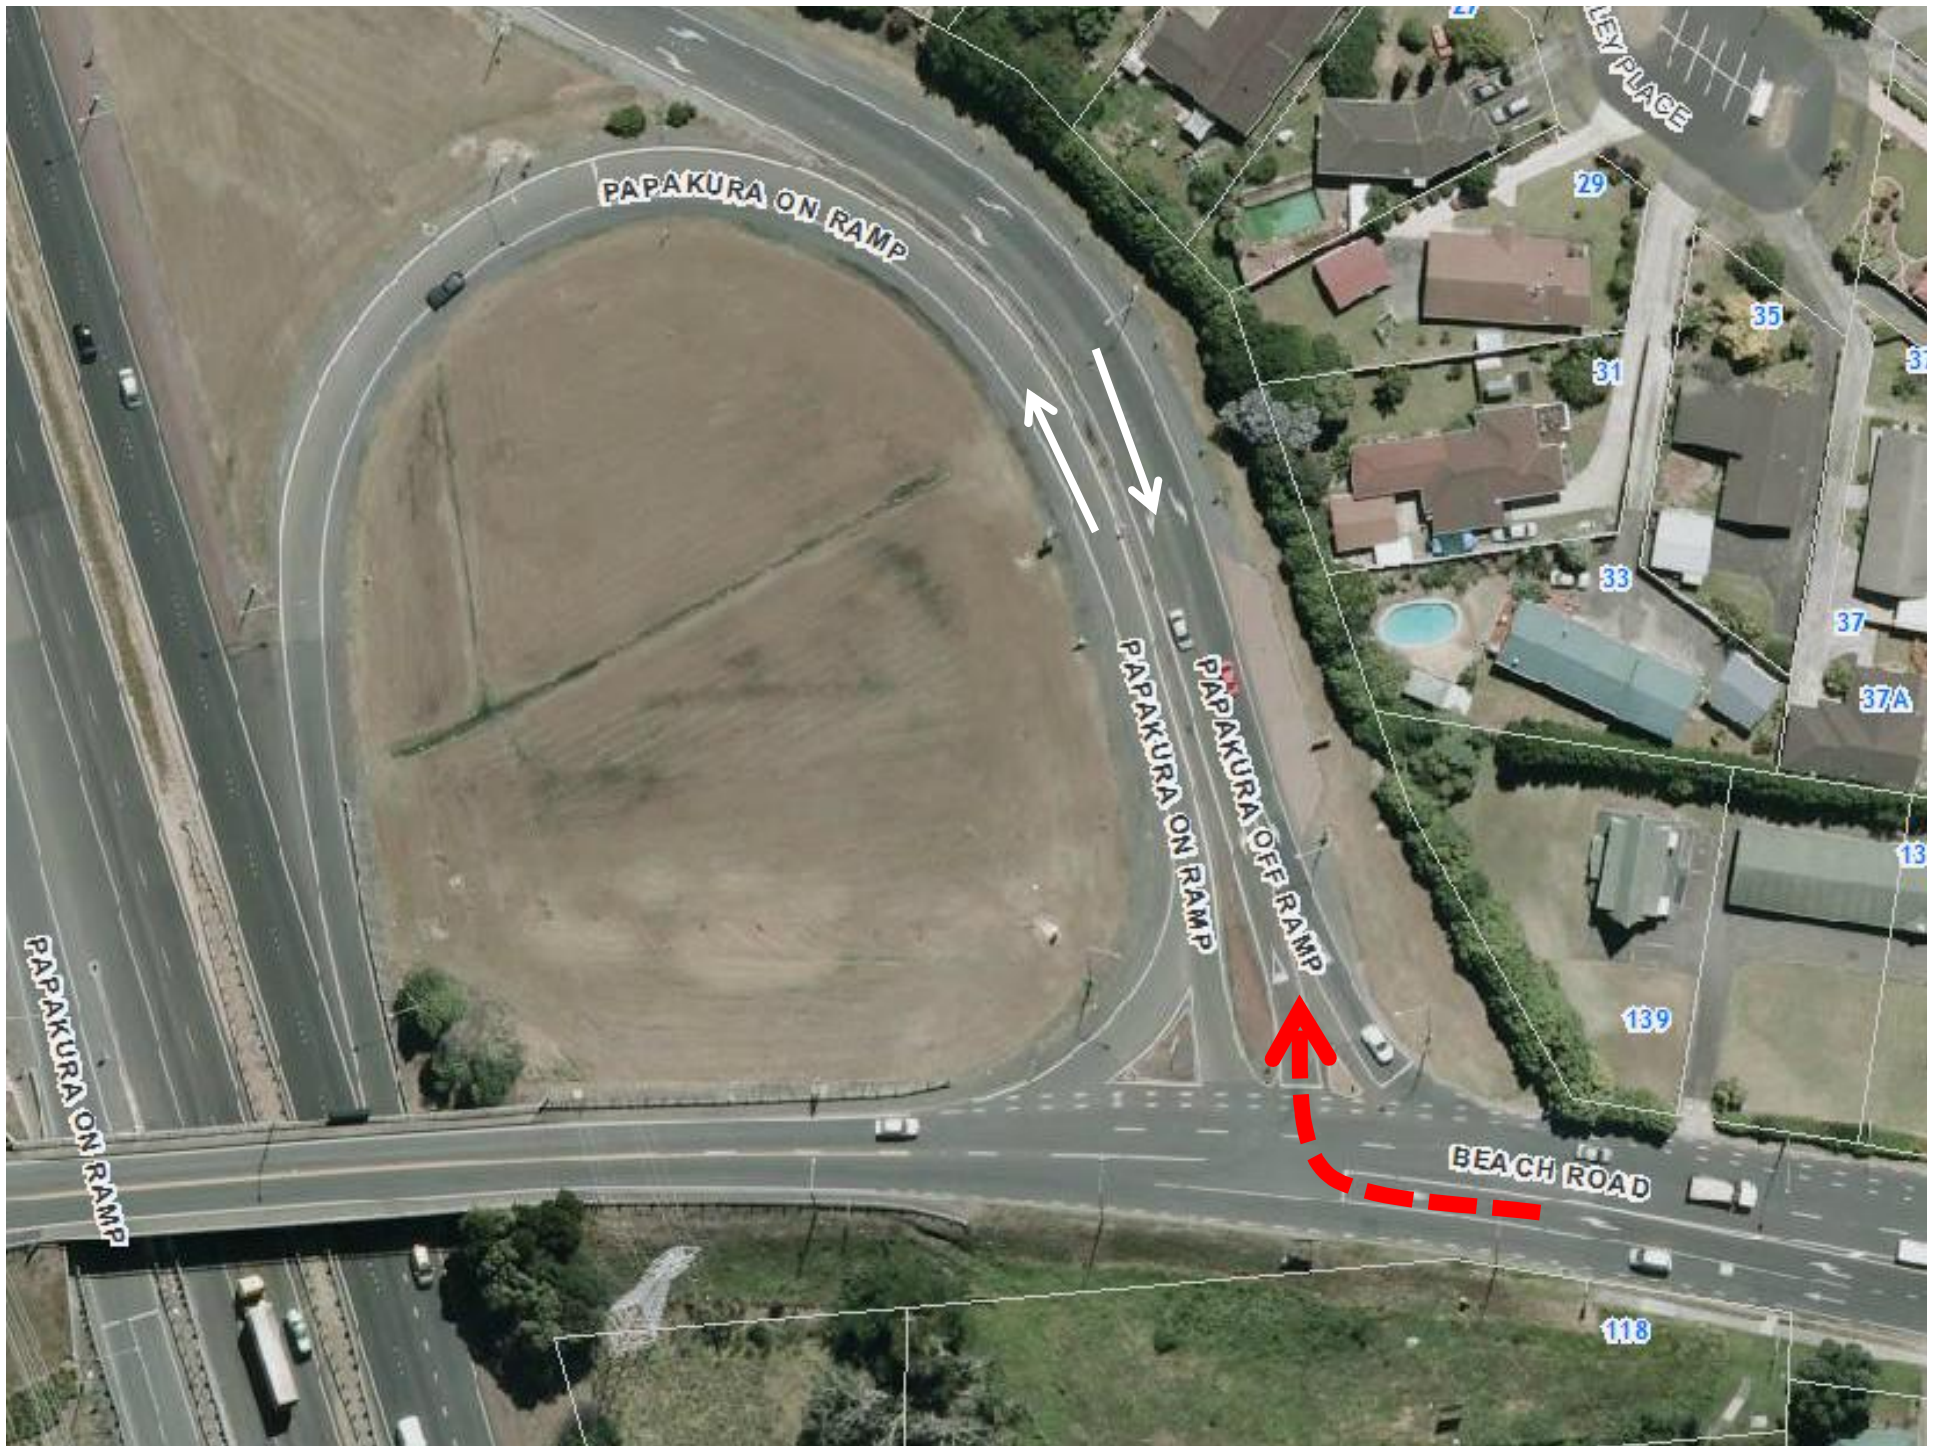

# Wrong Way Drivers

ROJINA BAISYET  
Senior Transportation Engineer  
Beca & Auckland Motorways

**Newton St AMALytics**

**10.May 2010 19:47:33**

000001\_#0000\_102008/2011\_02\_21:06:38 (GMT+12:00) Auckland, Wellington

718  
NORTH-WESTERN CYCLEWAY

ROSEBANK ROAD ON RAMP

ROSEBANK ROAD OFF RAMP

72-716

763-767

767

747-749

How am I going to protect