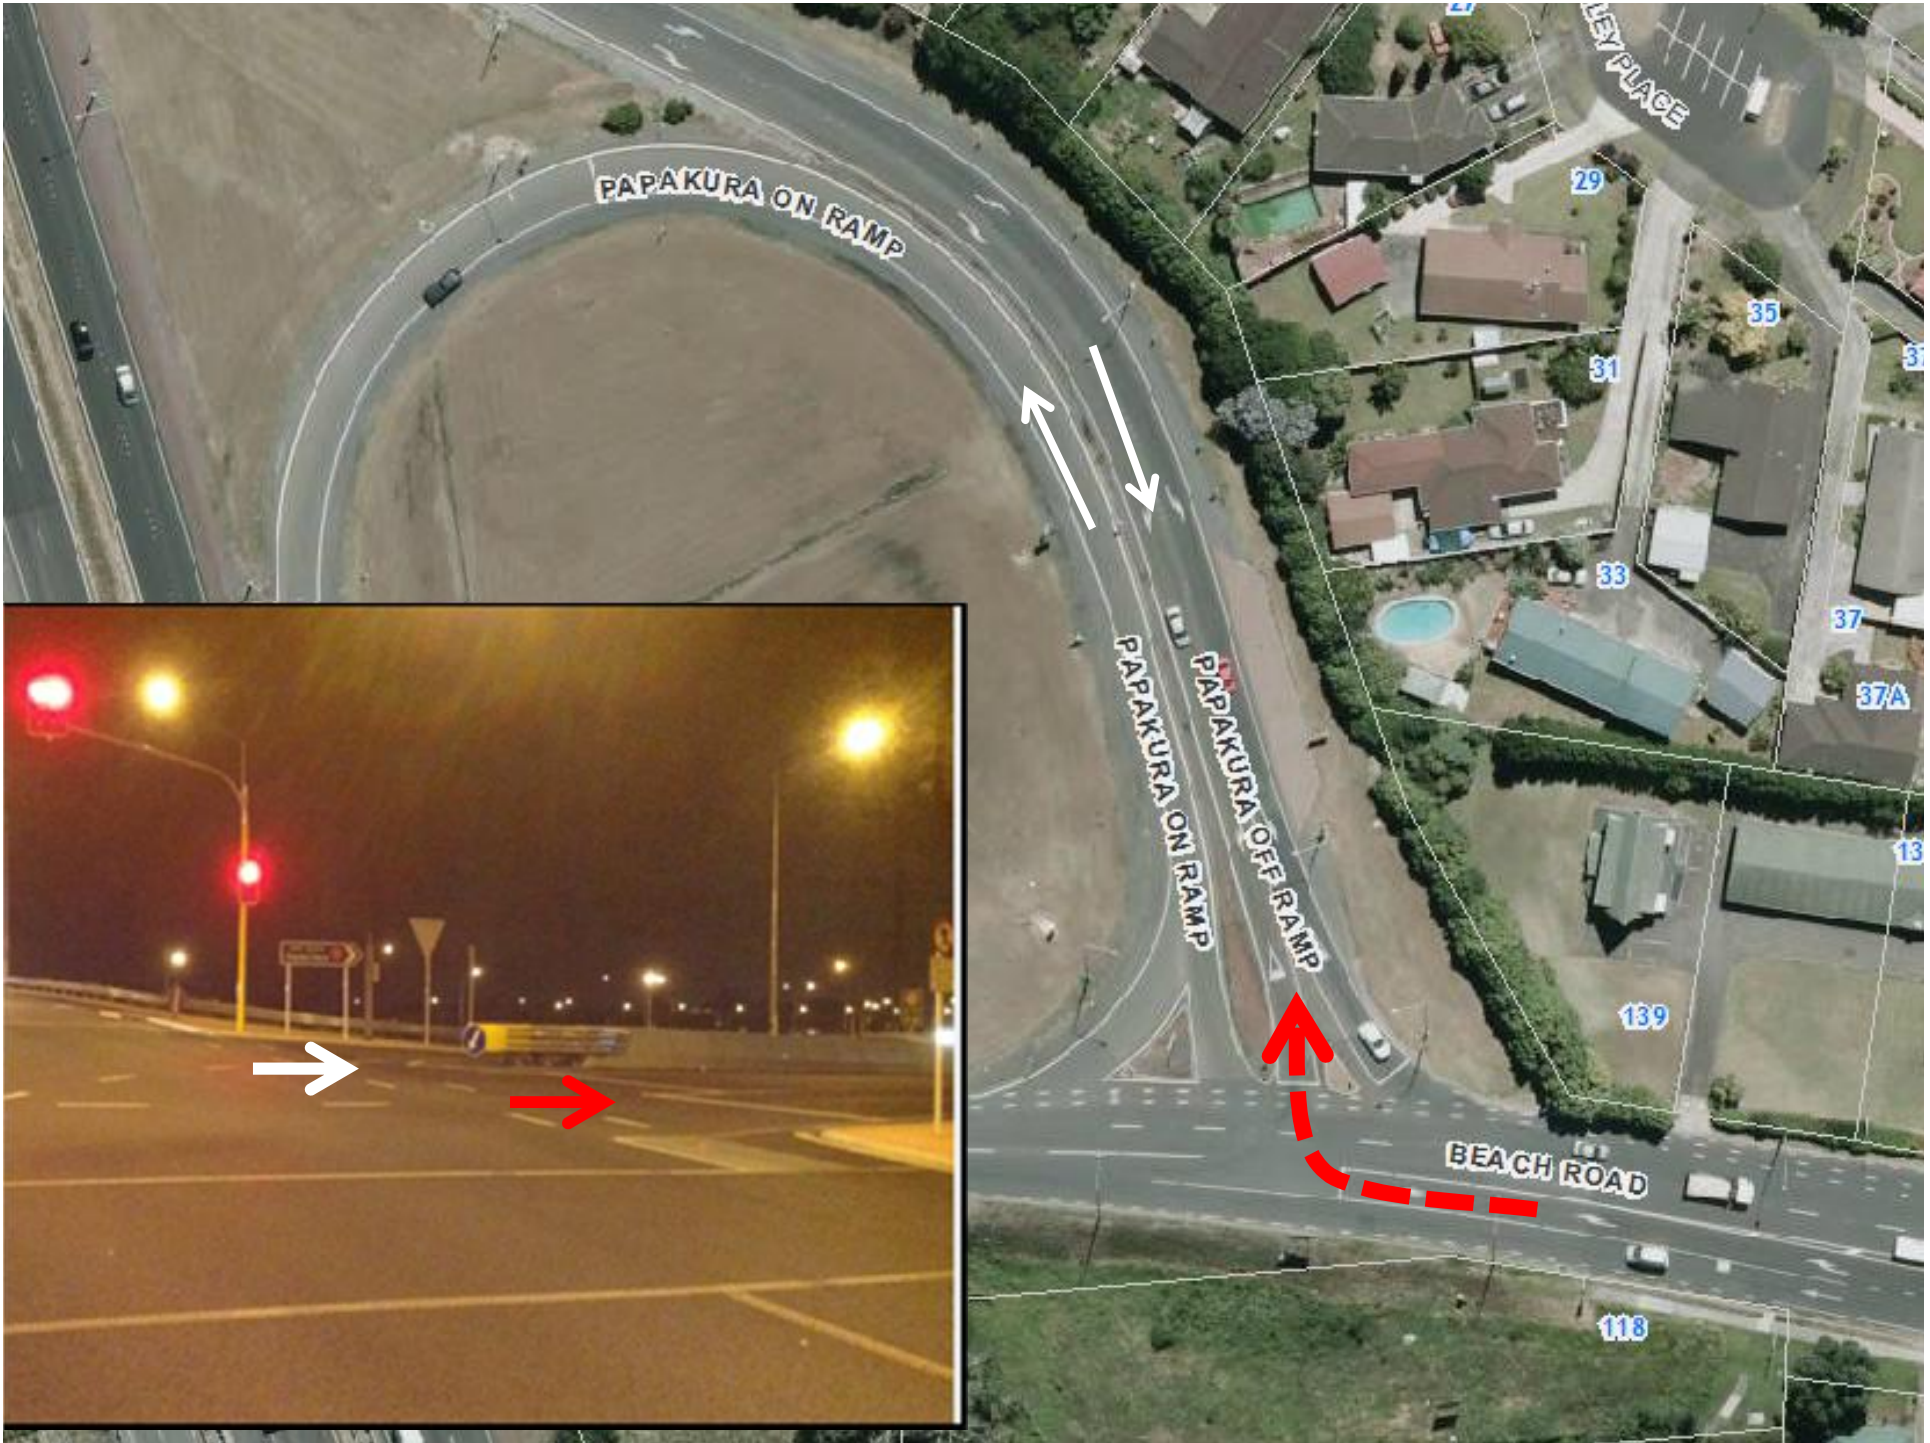

# Wrong Way Drivers

ROJINA BAISYET  
Senior Transportation Engineer  
Beca & Auckland Motorways

**Newton St AMALytics**

**10.May 2010 19:47:33**

000001\_#0000\_102008/2011\_02\_21:06:38 (GMT+12:00) Auckland, Wellington

718  
NORTH-WESTERN CYCLEWAY

ROSEBANK ROAD ON RAMP

ROSEBANK ROAD OFF RAMP

72-716

763-767

767

747-749

How am I going to protect